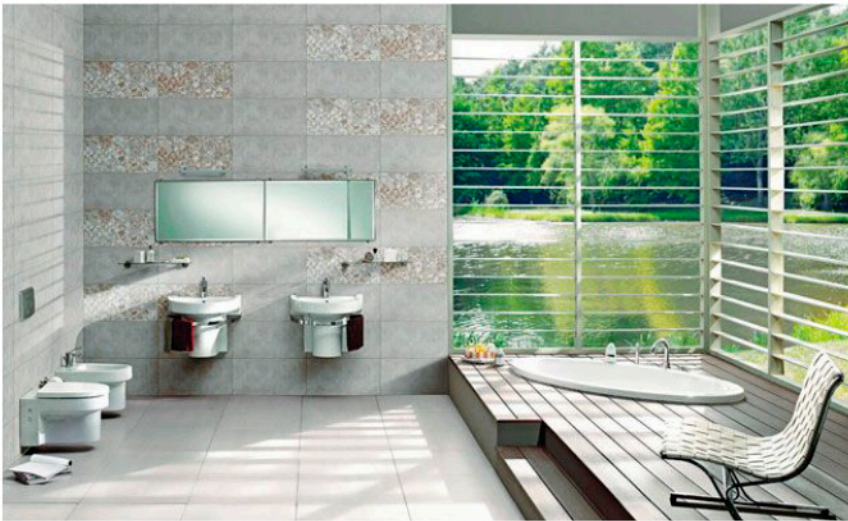

## All Walled Up

Somany Ceramics glossiest wall tiles, the all new glosstra plus wall tiles exude a sense of energy, making the ambience more lively and exciting. These tiles reflect light, propagating a sense of a bigger space, while the use of high definition digital printing captures the intricate detailing on the tile surface crating a virtually seamless canvas.

## Traditionally Modern

Beyond Designs furniture collection is a perfect muse for the living and the bedroom areas. From white, black, grey and even brown, the collection is a show stealer. From chair to coffee tables, side table and console, you'll find plenty of home decor accessories to make your home look stylish and chic.