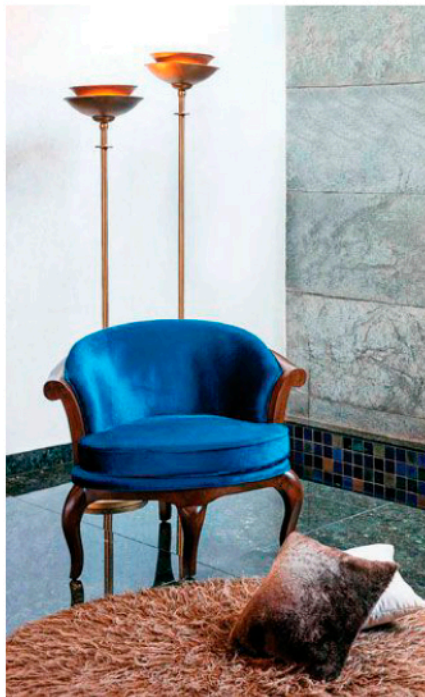

Be Seated

Cane Boutique's collection of chairs is a mix of fusion, contemporary and timeless designs. With its warm, traditional appeal and superb craftsmanship, they not only have a beautiful finish, but also are capable of making a big style statement.